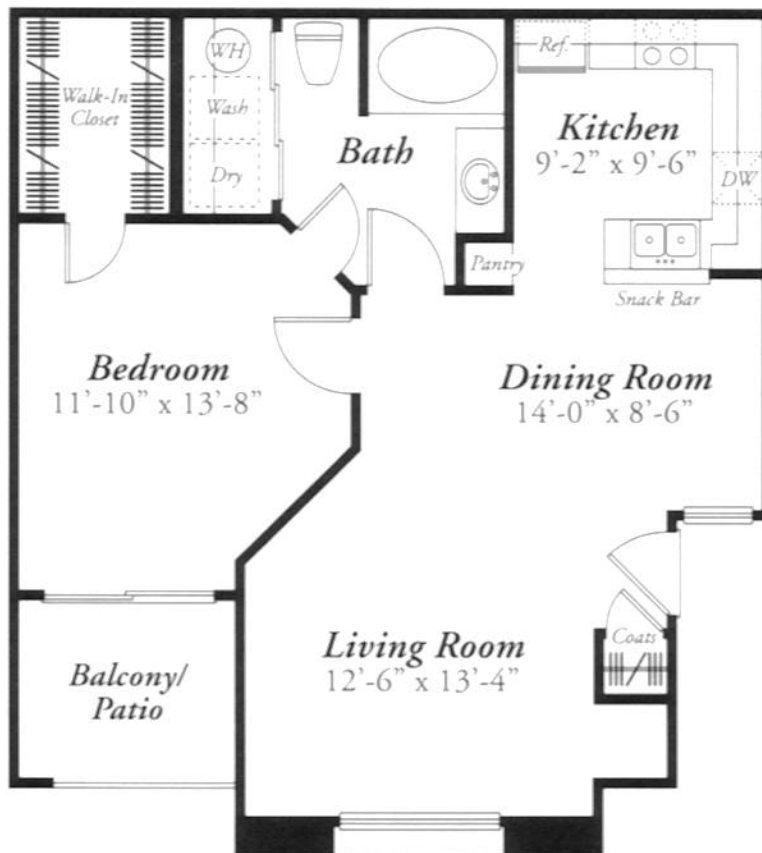

BOLDER CANYON

AT LA RESERVE

THE ORACLE (PLAN A)
One Bedroom / One Bath / Approximately 717 Sq. Ft.

BOLDER CANYON

AT LA RESERVE

THE ROMERO (PLAN B)

Two Bedrooms / One Bath / Approximately 929 Sq. Ft.

BOLDER CANYON

AT LA RESERVE

THE SUTHERLAND (PLAN C)
Two Bedrooms / Two Baths / Approximately 1,056 Sq. Ft.

BOLDER CANYON

AT LA RESERVE

THE CORONADO (PLAN D)

Three Bedrooms / Two Baths / Approximately 1,268 Sq. Ft.