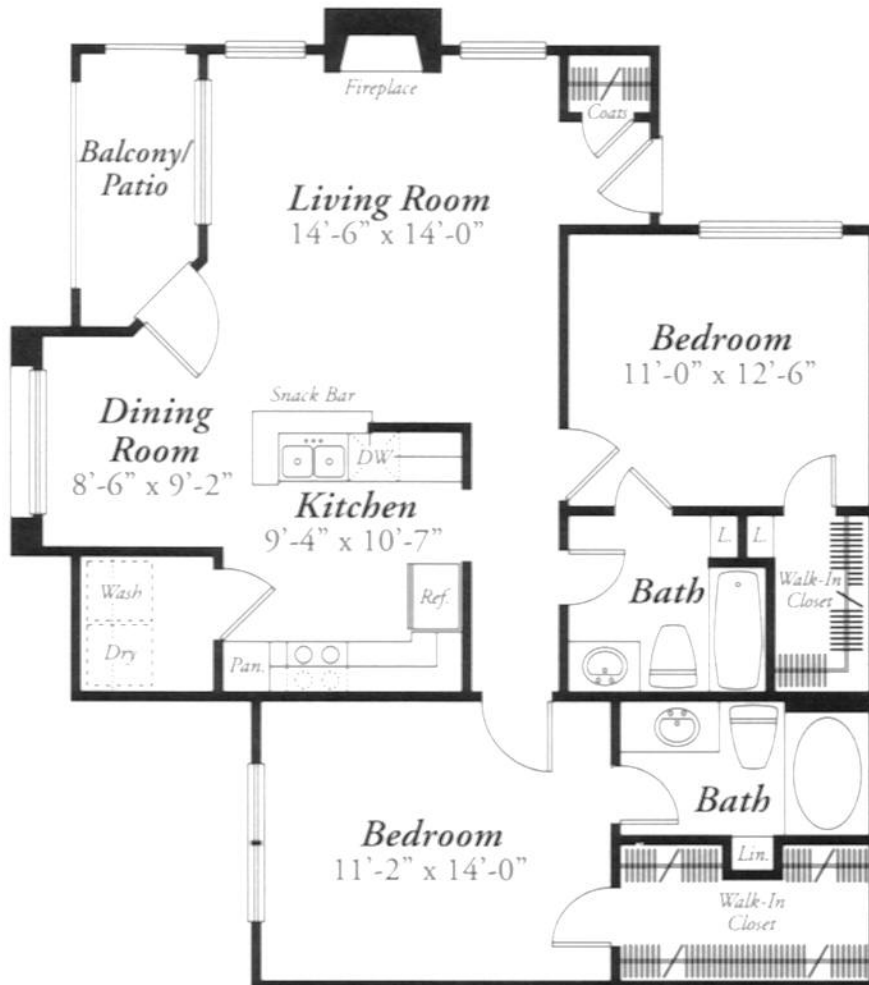

BOLDER CANYON

AT LA RESERVE

THE ORACLE (PLAN A)
One Bedroom / One Bath / Approximately 717 Sq. Ft.

BOLDER CANYON

AT LA RESERVE

THE ROMERO (PLAN B)

Two Bedrooms / One Bath / Approximately 929 Sq. Ft.

BOLDER CANYON

AT LA RESERVE

THE SUTHERLAND (PLAN C)
Two Bedrooms / Two Baths / Approximately 1,056 Sq. Ft.

BOLDER CANYON

AT LA RESERVE

THE CORONADO (PLAN D)

Three Bedrooms / Two Baths / Approximately 1,268 Sq. Ft.