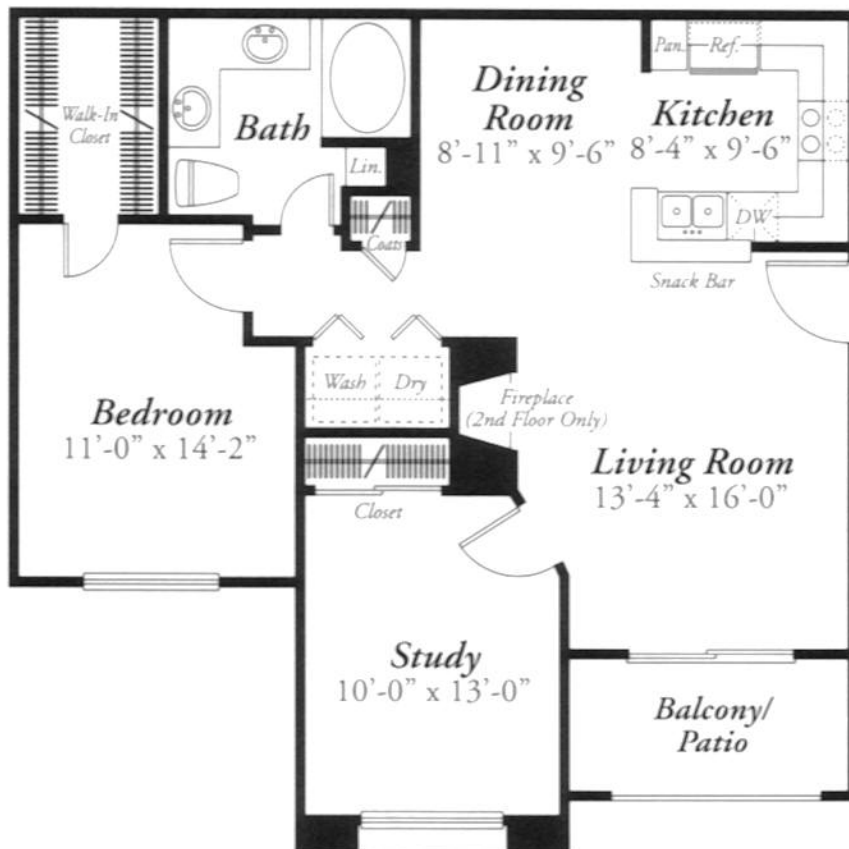

BOLDER CANYON

AT LA RESERVE

THE ORACLE (PLAN A)
One Bedroom / One Bath / Approximately 717 Sq. Ft.

BOLDER CANYON

AT LA RESERVE

THE ROMERO (PLAN B)

Two Bedrooms / One Bath / Approximately 929 Sq. Ft.

BOLDER CANYON

AT LA RESERVE

THE SUTHERLAND (PLAN C)
Two Bedrooms / Two Baths / Approximately 1,056 Sq. Ft.

BOLDER CANYON

AT LA RESERVE

THE CORONADO (PLAN D)

Three Bedrooms / Two Baths / Approximately 1,268 Sq. Ft.